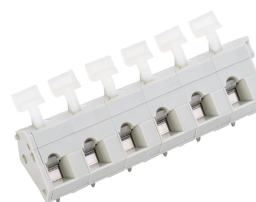

# AK3011/..WD-7.5-PEBBLE GREY

A Phoenix Mecano Brand

- 1 to n poles

## Technical Data

Wire sizes		Insulating Material	
Solid min	0.08 mm <sup>2</sup>	Material	PA 6.6
Solid max	2.5 mm <sup>2</sup>	Flammability Class	UL 94 V-0
Stranded (flexible) min	0.14mm <sup>2</sup>	<b>Temperatures</b>	
Stranded (flexible) max	2.5 mm <sup>2</sup>	Operating Temperature (without mech. load)	-40 °C - 105 °C
Stranded with Ferrule min	0.14 mm <sup>2</sup>	Store Temperature	-40 °C - 105 °C
Stranded with Ferrule max	1.5 mm <sup>2</sup>	<b>Wave Soldering Process</b>	
<b>Dimensions</b>		Soldering Temperature, recommended	260 °C
Stripped Length	6.0 mm	Peak Soldering Time, recommended	3-4 s
PCB Hole Diameter	1.1 mm	<b>Reflow Process</b>	
<b>Materials</b>		Soldering Temperature, recommended	-
Solder Tab	Copper Alloy	Peak Soldering Time, recommended	-
Tension Spring	Stainless Steel		