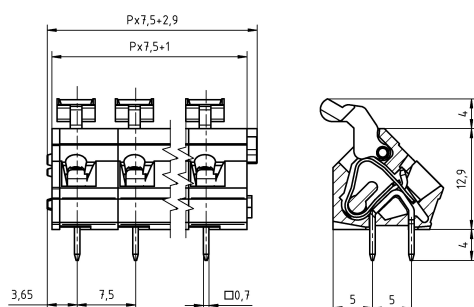

AK3011/..WD-7.5-PEBBLE GREY

A Phoenix Mecano Brand

- 1 to n poles

Technical Data

Wire sizes		Insulating Material	
Solid min	0.08 mm²	Material	PA 6.6
Solid max	2.5 mm²	Flammability Class	UL 94 V-0
Stranded (flexible) min	0.14mm²	Temperatures	
Stranded (flexible) max	2.5 mm²	Operating Temperature (without mech. load)	-40 °C - 105 °C
Stranded with Ferrule min	0.14 mm²	Store Temperature	-40 °C - 105 °C
Stranded with Ferrule max	1.5 mm²	Wave Soldering Process	
Dimensions		Soldering Temperature, recommended	260 °C
Stripped Length	6.0 mm	Peak Soldering Time, recommended	3-4 s
PCB Hole Diameter	1.1 mm	Reflow Process	
Materials		Soldering Temperature, recommended	-
Solder Tab	Copper Alloy	Peak Soldering Time, recommended	-
Tension Spring	Stainless Steel		

Colours

PEBBLE GREY, RAL 7032

Colours according to RAL, there may be variations on colour due to production conditions. Special colours on request.

Order Data (Spacing 7.5 mm)

Poles	Width (mm)	Article Designation	Article Number	PU
1	10.40	AK3011/1WD-7.5-PEBBLE GREY	53011010071 F	200
2	17.90	AK3011/2WD-7.5-PEBBLE GREY	53011020071 E	100
3	25.40	AK3011/3WD-7.5-PEBBLE GREY	53011030071 E	100
4	32.90	AK3011/4WD-7.5-PEBBLE GREY	53011040071 E	100
5	40.40	AK3011/5WD-7.5-PEBBLE GREY	53011050071 E	100
6	47.90	AK3011/6WD-7.5-PEBBLE GREY	53011060071 D	50
7	55.40	AK3011/7WD-7.5-PEBBLE GREY	53011070071 D	50
8	62.90	AK3011/8WD-7.5-PEBBLE GREY	53011080071 D	50
9	70.40	AK3011/9WD-7.5-PEBBLE GREY	53011090071 D	50
10	77.90	AK3011/10WD-7.5-PEBBLE GREY	53011100071 D	50
11	85.40	AK3011/11WD-7.5-PEBBLE GREY	53011110071 D	50
12	92.90	AK3011/12WD-7.5-PEBBLE GREY	53011120071 D	50
13	100.40	AK3011/13WD-7.5-PEBBLE GREY	53011130071 D	50
14	107.90	AK3011/14WD-7.5-PEBBLE GREY	53011140071 D	50
15	115.40	AK3011/15WD-7.5-PEBBLE GREY	53011150071 D	50
16	122.90	AK3011/16WD-7.5-PEBBLE GREY	53011160071 D	50
17	130.40	AK3011/17WD-7.5-PEBBLE GREY	53011170071 D	50
18	137.90	AK3011/18WD-7.5-PEBBLE GREY	53011180071 D	50
19	145.40	AK3011/19WD-7.5-PEBBLE GREY	53011190071 D	50
20	152.90	AK3011/20WD-7.5-PEBBLE GREY	53011200071 D	50
21	160.40	AK3011/21WD-7.5-PEBBLE GREY	53011210071 D	50
22	167.90	AK3011/22WD-7.5-PEBBLE GREY	53011220071 D	50
23	175.40	AK3011/23WD-7.5-PEBBLE GREY	53011230071 D	50
24	182.90	AK3011/24WD-7.5-PEBBLE GREY	53011240071 D	50

Accessoires

Figure	Designation	Article Number
	Bridge, 2-pole, insulated, BRI/2-7.5/7.62-L8.2-LIGHT GREY	Order Data: 50000000017

Ratings

UseGroup	B	C	D		
Rated Voltage	300 V	-	300 V	750 V	
Rated Current	15 A	-	10 A	24 A	
Rated Wire Size				min	max
- solid	AWG 28-14	-	AWG 28-14	0.5 mm²	2.5 mm²
- stranded	AWG 28-14	-	AWG 28-14	0.5 mm²	2.5 mm²
Test Voltage	1.60 kV	-	1.60 kV	3.0 kV