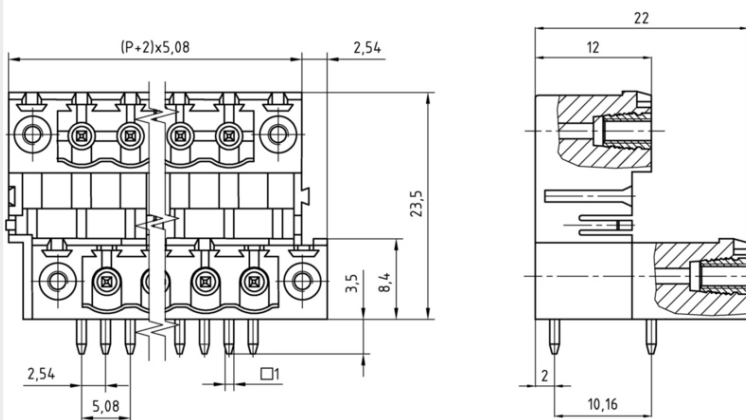

STLZ970/..F-5.08-H-GREEN

A Phoenix Mecano Brand

Technical Data

Wire sizes		Insulating Material	
Solid min	-	Material	PBT
Solid max	-	Flammability Class	UL 94 V-0
Stranded (flexible) min	-	Temperatures	
Stranded (flexible) max	-	Operating Temperature (without mech. load)	-40 °C - 105 °C
Stranded with Ferrule min	-	Store Temperature	-40 °C - 105 °C
Stranded with Ferrule max	-	Wave Soldering Process	
Dimensions		Soldering Temperature, recommended	260 °C
PCB Hole Diameter	1.4 mm	Peak Soldering Time, recommended	3-4 s
Materials		Reflow Process	
Thread Insert, Flange	Brass	Soldering Temperature, recommended	-
Contact Pin	Copper Alloy	Peak Soldering Time, recommended	-

Terminal Block			
AKZ1200	AKZ950	AKZ1100	AKZ1110

In combination of connectors with different admission data, the lower value is valid.

Order Data (Spacing 5.08 mm)

Poles	Width (mm)	Article Designation	Article Number	PU
2	22.86	STLZ970/2F-5.08-H-GREEN	50970026021 D	50
3	27.94	STLZ970/3F-5.08-H-GREEN	50970036021 D	50
4	33.02	STLZ970/4F-5.08-H-GREEN	50970046021 D	50
5	38.10	STLZ970/5F-5.08-H-GREEN	50970056021 D	50
6	43.18	STLZ970/6F-5.08-H-GREEN	50970066021 D	50
7	48.26	STLZ970/7F-5.08-H-GREEN	50970076021 D	50
8	53.34	STLZ970/8F-5.08-H-GREEN	50970086021 D	50
9	58.42	STLZ970/9F-5.08-H-GREEN	50970096021 D	50
10	63.50	STLZ970/10F-5.08-H-GREEN	50970106021 D	50
11	68.58	STLZ970/11F-5.08-H-GREEN	50970116021 D	50
12	73.66	STLZ970/12F-5.08-H-GREEN	50970126021 D	50

Accessoires

Figure	Designation	Article Number
	Coding Star CS2-5.0/5.08-RED	Order Data: 50000000024
	Separating Element SE-STL950-GREEN	Order Data: 50950000002

Ratings

UseGroup	C US			
	B	C	D	
Rated Voltage	300 V	150 V	300 V	250 V
Rated Current	15 A	15 A	10 A	12 A
Overvoltage Category				III
Test Voltage	1.60 kV	1.30 kV	1.60 kV	4.0 kV
Pollution Degree				3